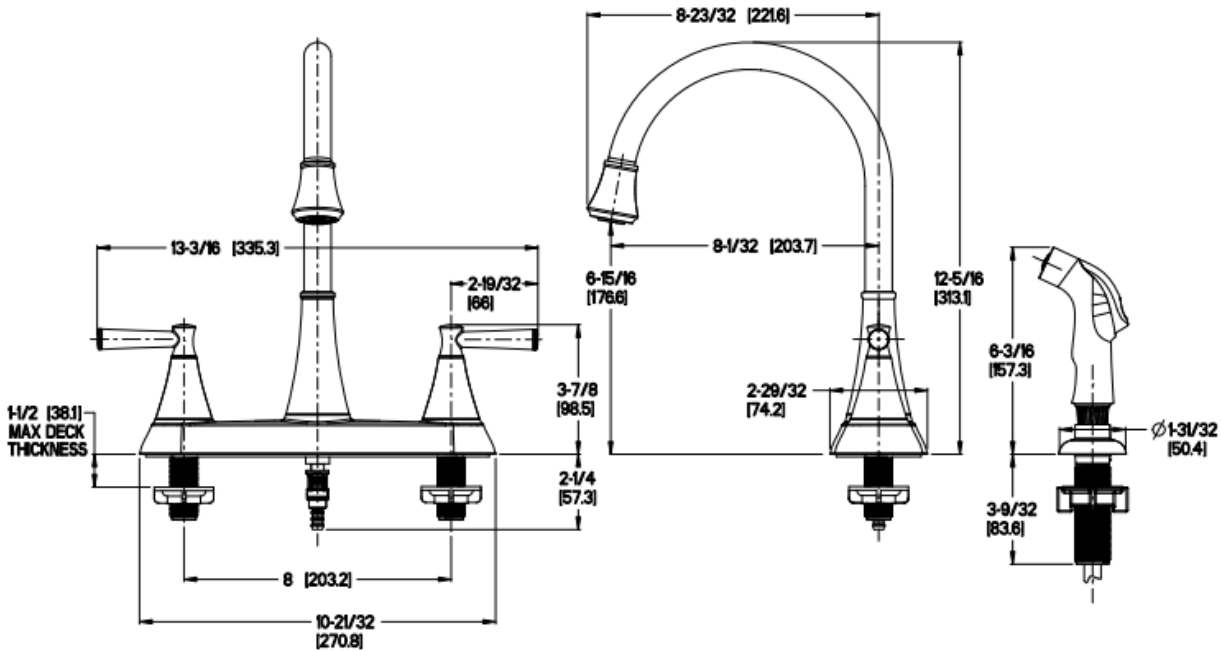

F0364CRC | F0364CRS

Cantara™ Kitchen Faucet Grifo para Cocina

FEATURES / CARACTERÍSTICAS

- 1.8 GPM Stream/Spray,
- 0.9 GPM Eco Rinse
- Tri-Flow™ with Eco Option (Stream, Spray, EcoRinse™)
- 3600 Swivel Spout
- Fixed Hubs
- Installs With or Without Side Spray
- Washerless Cartridges
- Mounting Hardware Included
- High Arc Spout
- Pfast Connect™
- PVD Finish (S Finish Only)
- TiteSeal™ Technology

DIMENSIONS / DIMENSIONES:

Ø1-3/8 Min to Ø1-1/2 Max. Deck Hole Openings

*supply lines not included
1/2" male OD connection at faucet

PROJECT / PROYECTO: _____

CONTRACTOR / CONTRATISTA: _____

NOTES / NOTAS: _____