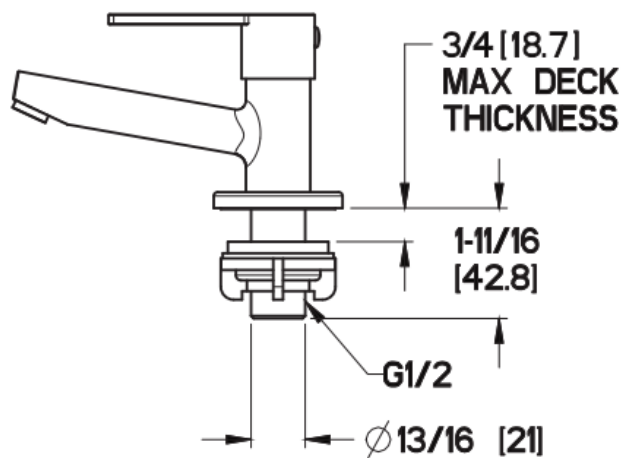

240PF2LC

Pfirst Series™

Single Control Cold Only Faucet
Grifo monomando

Dimensions / Dimensiones

Ø1 Min to Ø1-1/2 Max. Deck Hole Openings

Flow Rate

1.5 ~1.6GPM

PROJECT / PROYECTO: _____