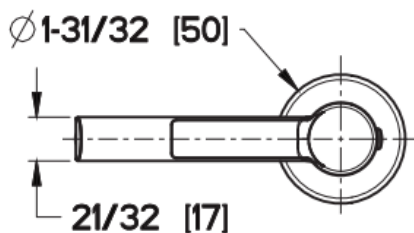

240PF2LC

Pfirst Series™

Single Control Cold Only Faucet
Grifo monomando

Dimensions / Dimensiones

Ø1 Min to Ø1-1/2 Max. Deck Hole Openings

Flow Rate

1.5 ~1.6GPM

PROJECT / PROYECTO: _____